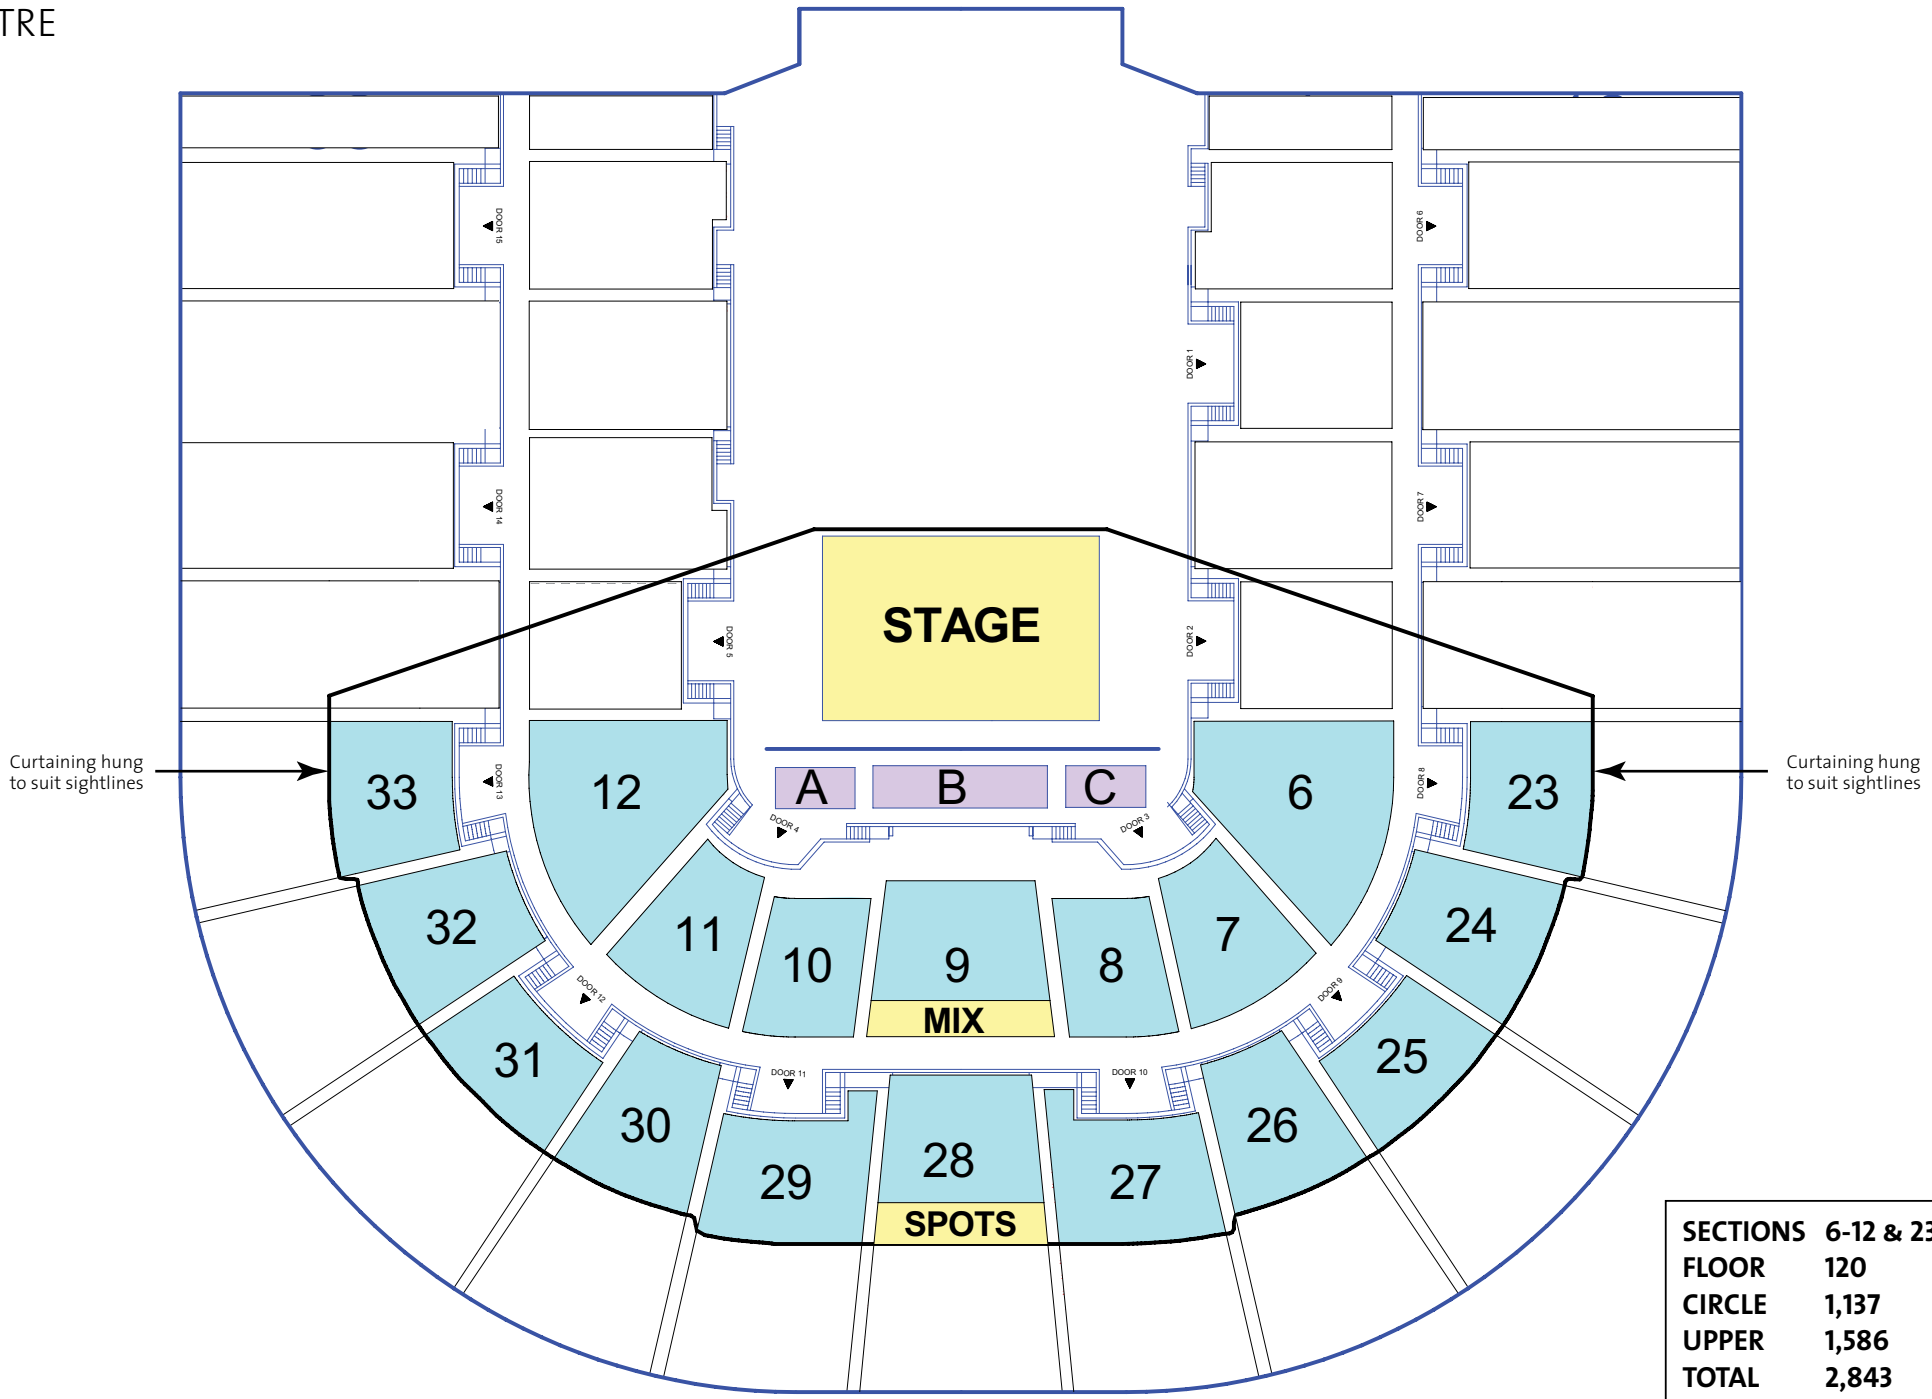

SYDNEY ENTERTAINMENT CENTRE THEATRE

SECTIONS	6-12 & 23-33
FLOOR	120
CIRCLE	1,137
UPPER	1,586
TOTAL	2,843