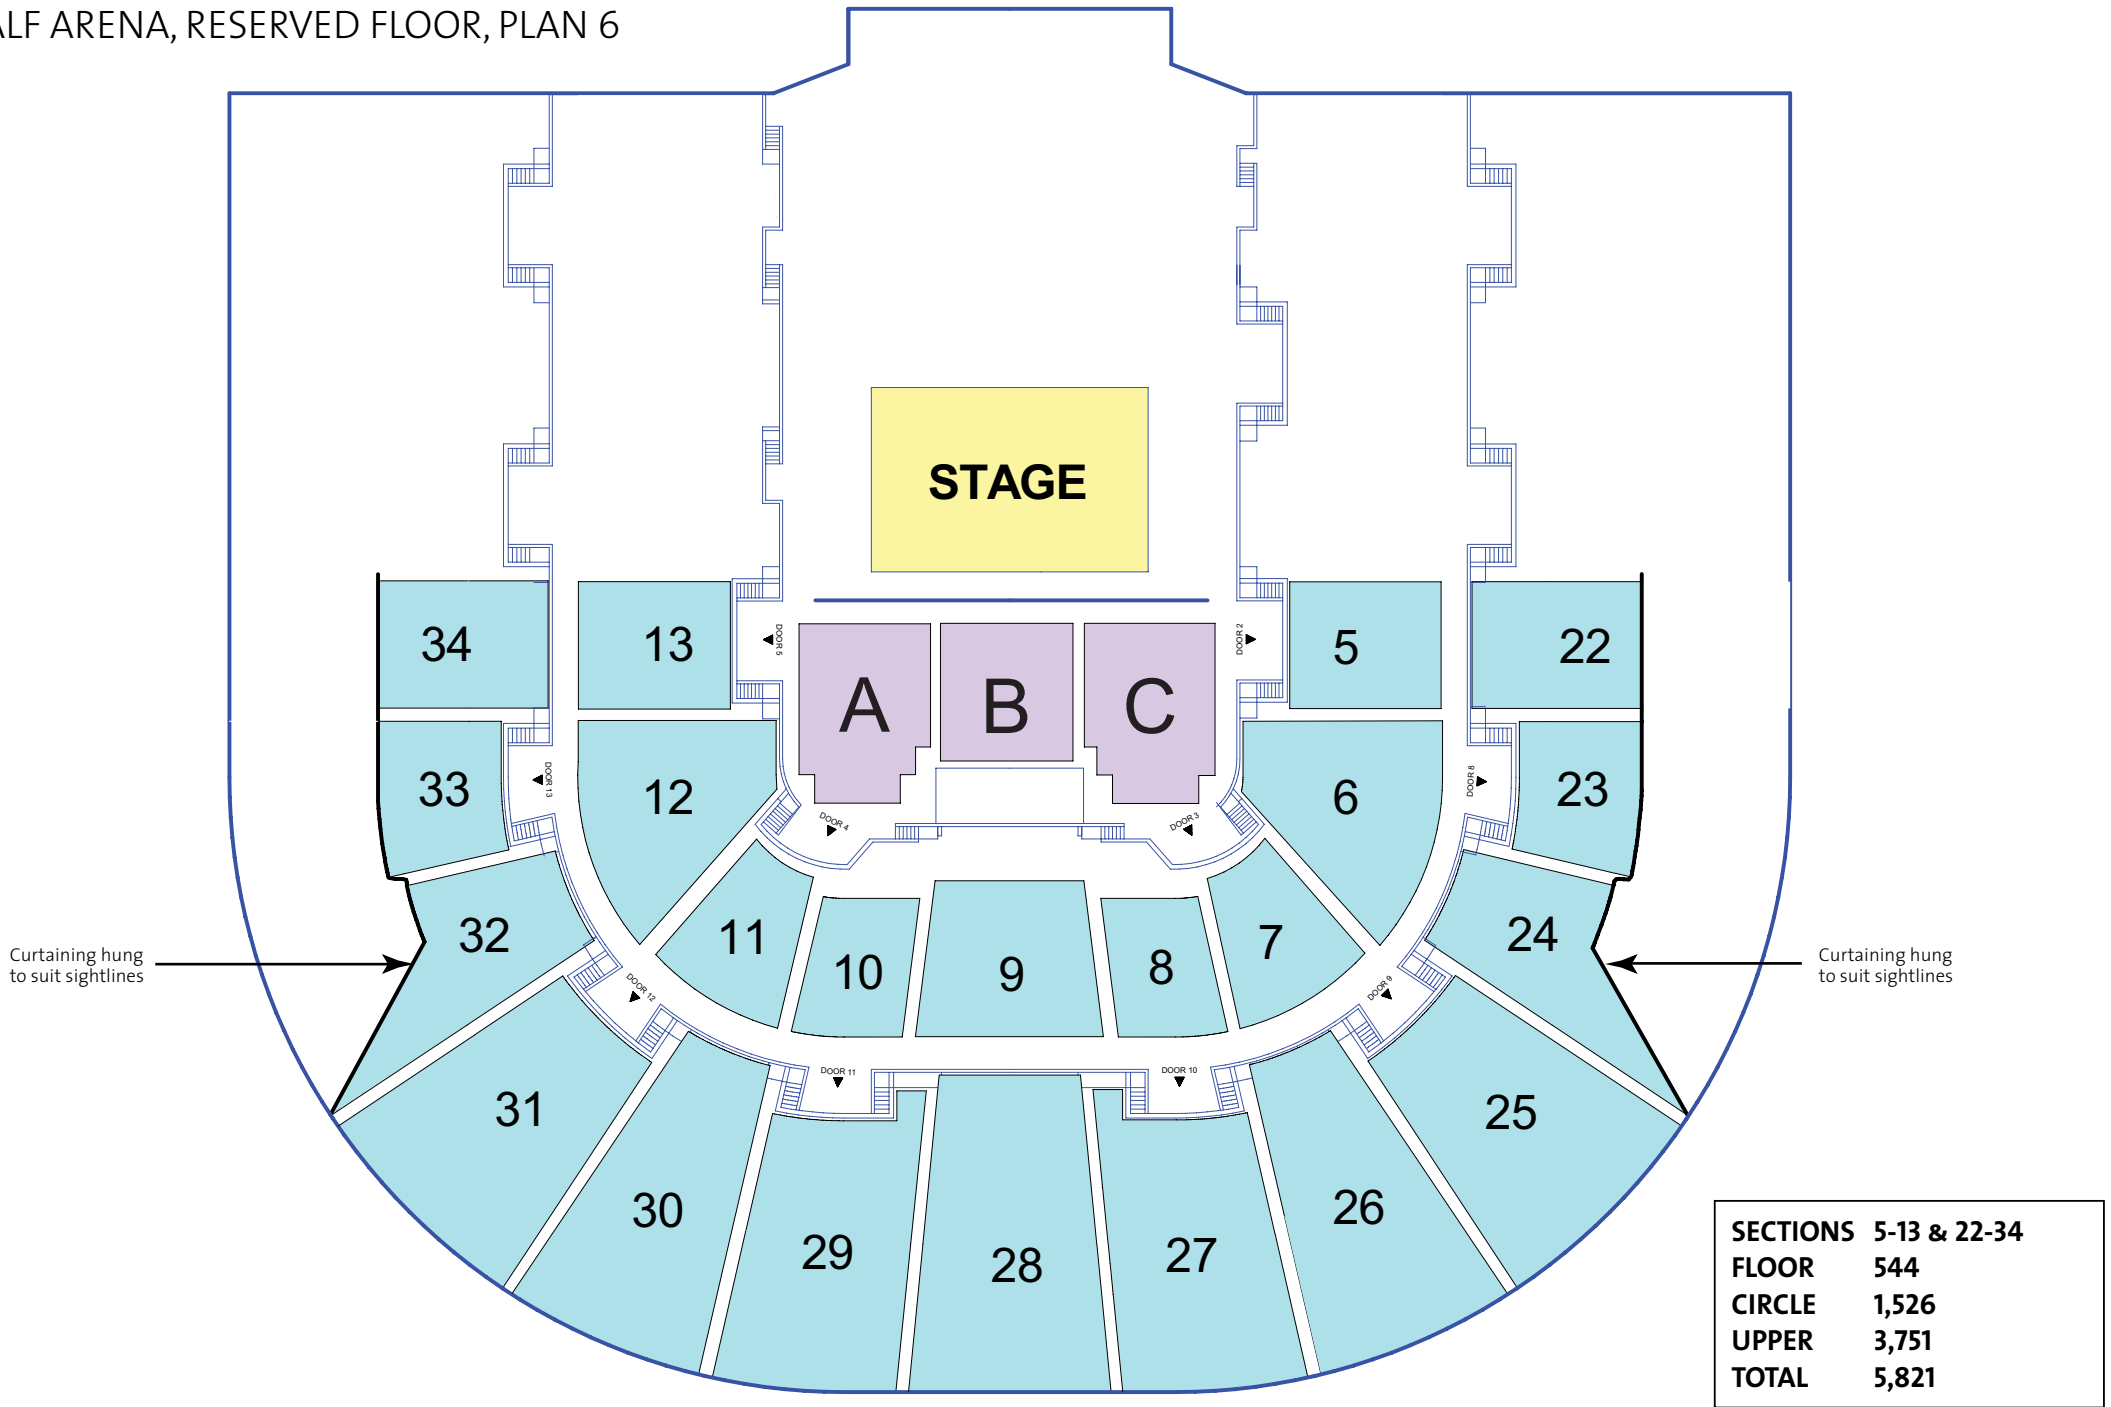

SYDNEY ENTERTAINMENT CENTRE

HALF ARENA, RESERVED FLOOR, PLAN 1

SECTIONS	5-13 & 22-34
FLOOR	544
CIRCLE	1,526
UPPER	643
TOTAL	2,713

SYDNEY ENTERTAINMENT CENTRE

HALF ARENA, RESERVED FLOOR, PLAN 2

SYDNEY ENTERTAINMENT CENTRE

HALF ARENA, RESERVED FLOOR, PLAN 3

SYDNEY ENTERTAINMENT CENTRE

HALF ARENA, RESERVED FLOOR, PLAN 5

SYDNEY ENTERTAINMENT CENTRE

HALF ARENA, RESERVED FLOOR, PLAN 6

SYDNEY ENTERTAINMENT CENTRE

HALF ARENA, RESERVED FLOOR, PLAN 7

SECTIONS	5-13 & 22-34
FLOOR	544
CIRCLE	1,526
UPPER	4,991
TOTAL	7,061