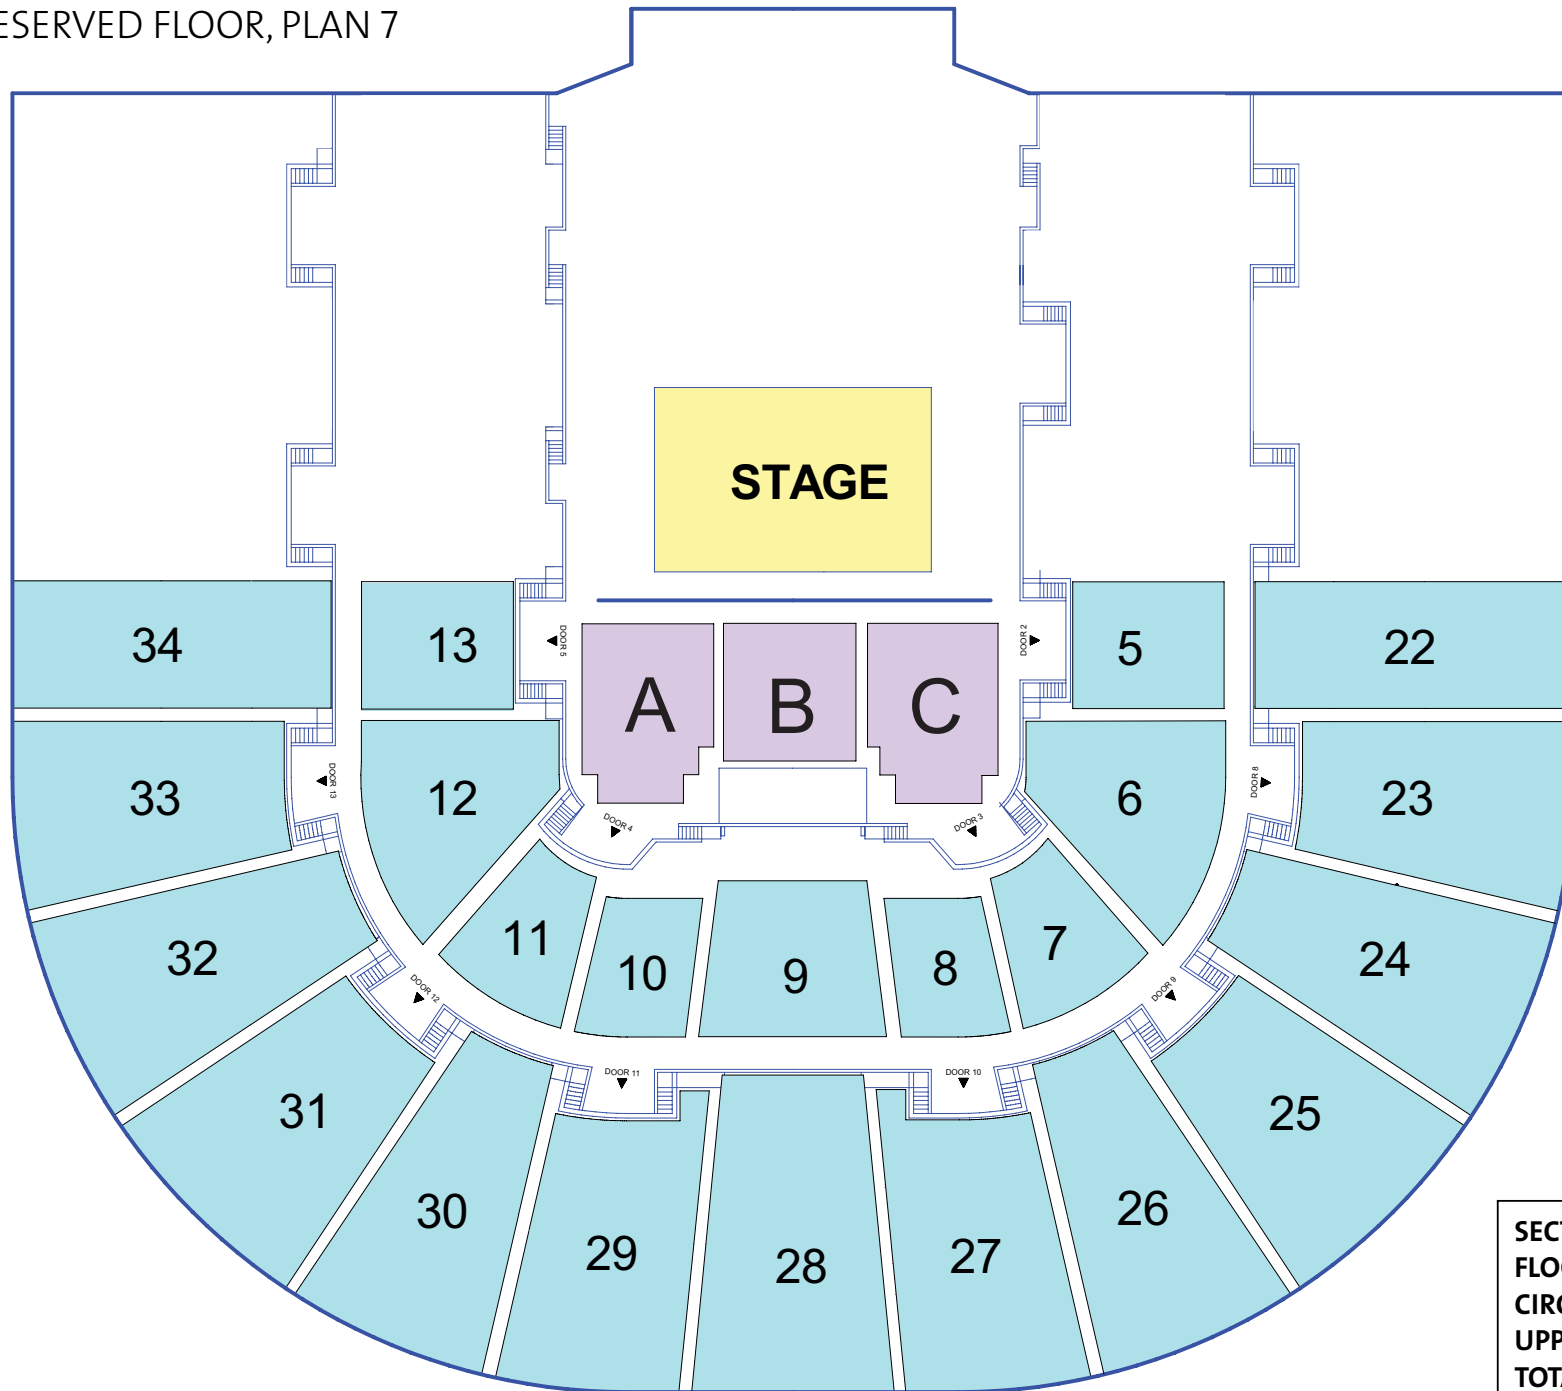

SYDNEY ENTERTAINMENT CENTRE

HALF ARENA, RESERVED FLOOR, PLAN 1

SECTIONS	5-13 & 22-34
FLOOR	544
CIRCLE	1,526
UPPER	643
TOTAL	2,713

SYDNEY ENTERTAINMENT CENTRE

HALF ARENA, RESERVED FLOOR, PLAN 2

SYDNEY ENTERTAINMENT CENTRE

HALF ARENA, RESERVED FLOOR, PLAN 3

SYDNEY ENTERTAINMENT CENTRE

HALF ARENA, RESERVED FLOOR, PLAN 5

SYDNEY ENTERTAINMENT CENTRE

HALF ARENA, RESERVED FLOOR, PLAN 6

SYDNEY ENTERTAINMENT CENTRE

HALF ARENA, RESERVED FLOOR, PLAN 7

SECTIONS	5-13 & 22-34
FLOOR	544
CIRCLE	1,526
UPPER	4,991
TOTAL	7,061