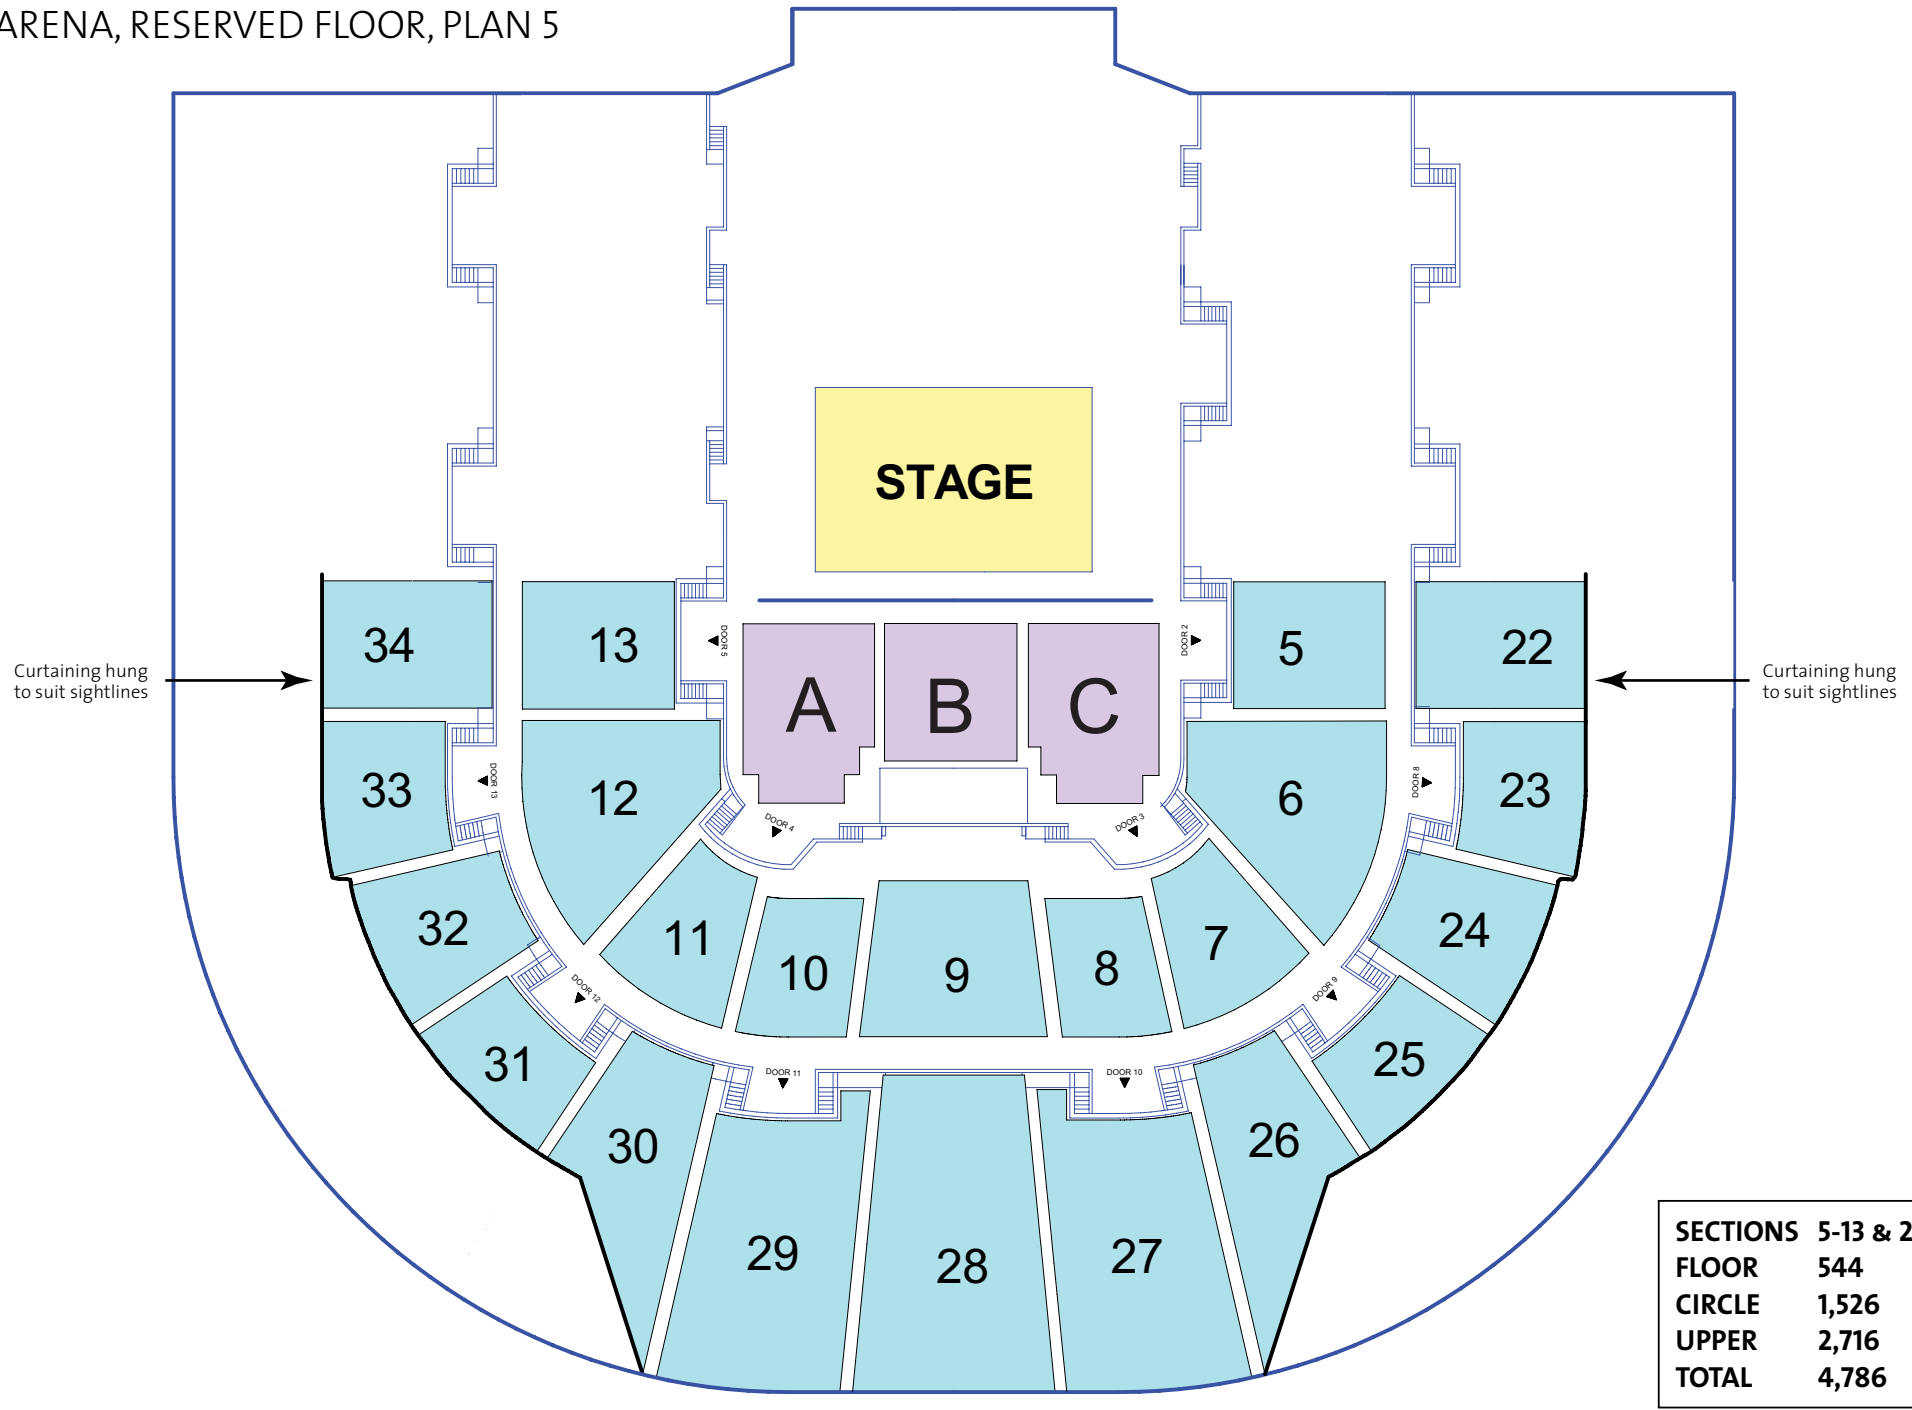

SYDNEY ENTERTAINMENT CENTRE

HALF ARENA, RESERVED FLOOR, PLAN 1

SECTIONS	5-13 & 22-34
FLOOR	544
CIRCLE	1,526
UPPER	643
TOTAL	2,713

SYDNEY ENTERTAINMENT CENTRE

HALF ARENA, RESERVED FLOOR, PLAN 2

SYDNEY ENTERTAINMENT CENTRE

HALF ARENA, RESERVED FLOOR, PLAN 3

SYDNEY ENTERTAINMENT CENTRE

HALF ARENA, RESERVED FLOOR, PLAN 5

SYDNEY ENTERTAINMENT CENTRE

HALF ARENA, RESERVED FLOOR, PLAN 6

SYDNEY ENTERTAINMENT CENTRE

HALF ARENA, RESERVED FLOOR, PLAN 7

SECTIONS	5-13 & 22-34
FLOOR	544
CIRCLE	1,526
UPPER	4,991
TOTAL	7,061