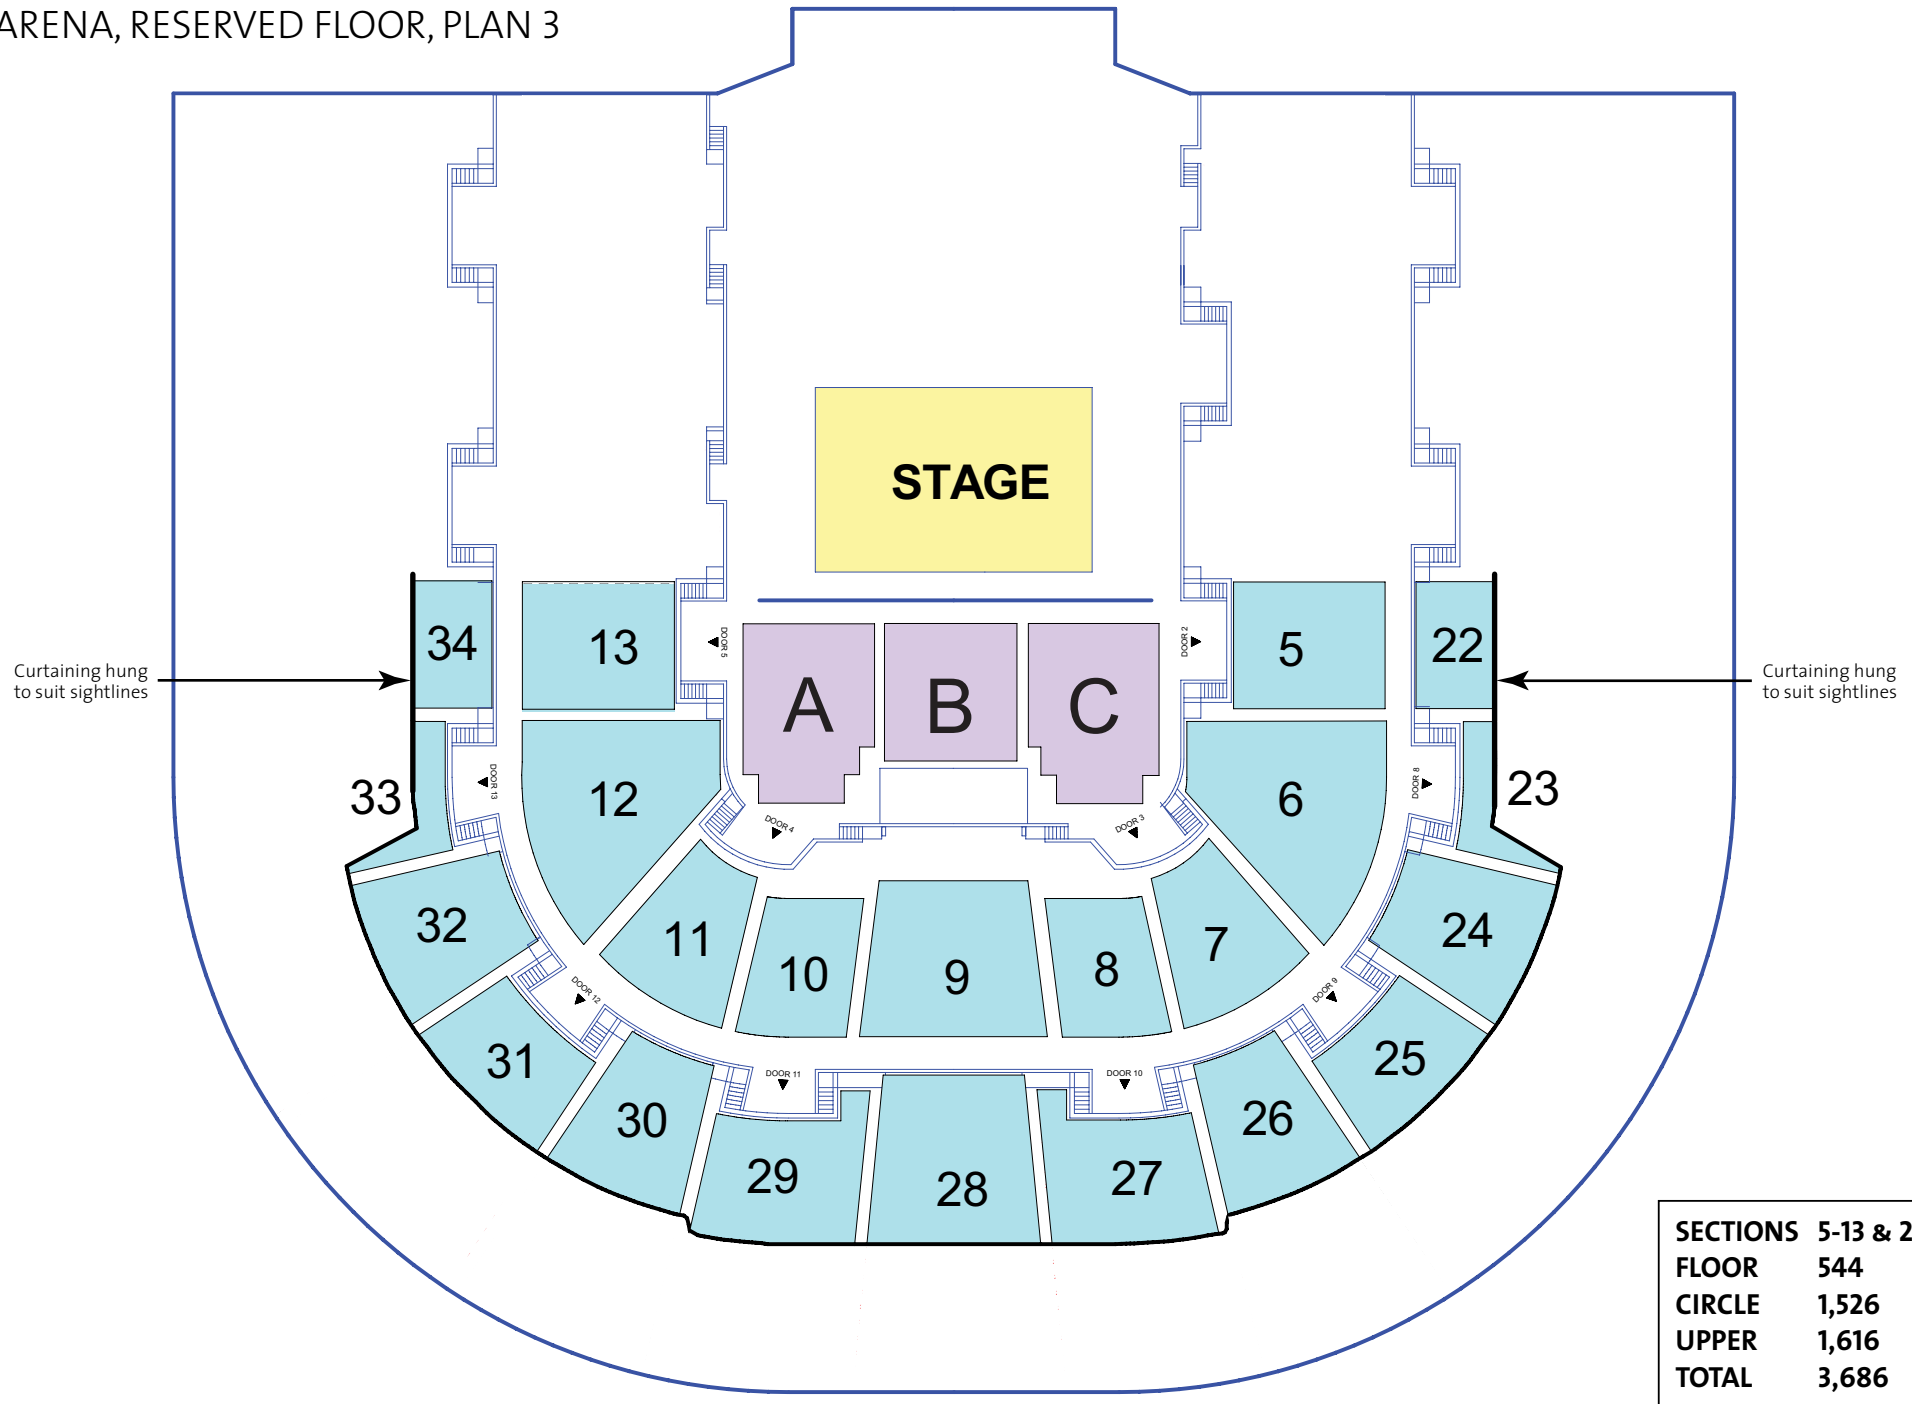

SYDNEY ENTERTAINMENT CENTRE

HALF ARENA, RESERVED FLOOR, PLAN 1

SECTIONS	5-13 & 22-34
FLOOR	544
CIRCLE	1,526
UPPER	643
TOTAL	2,713

SYDNEY ENTERTAINMENT CENTRE

HALF ARENA, RESERVED FLOOR, PLAN 2

SYDNEY ENTERTAINMENT CENTRE

HALF ARENA, RESERVED FLOOR, PLAN 3

SYDNEY ENTERTAINMENT CENTRE

HALF ARENA, RESERVED FLOOR, PLAN 5

SYDNEY ENTERTAINMENT CENTRE

HALF ARENA, RESERVED FLOOR, PLAN 6

SYDNEY ENTERTAINMENT CENTRE

HALF ARENA, RESERVED FLOOR, PLAN 7

SECTIONS	5-13 & 22-34
FLOOR	544
CIRCLE	1,526
UPPER	4,991
TOTAL	7,061