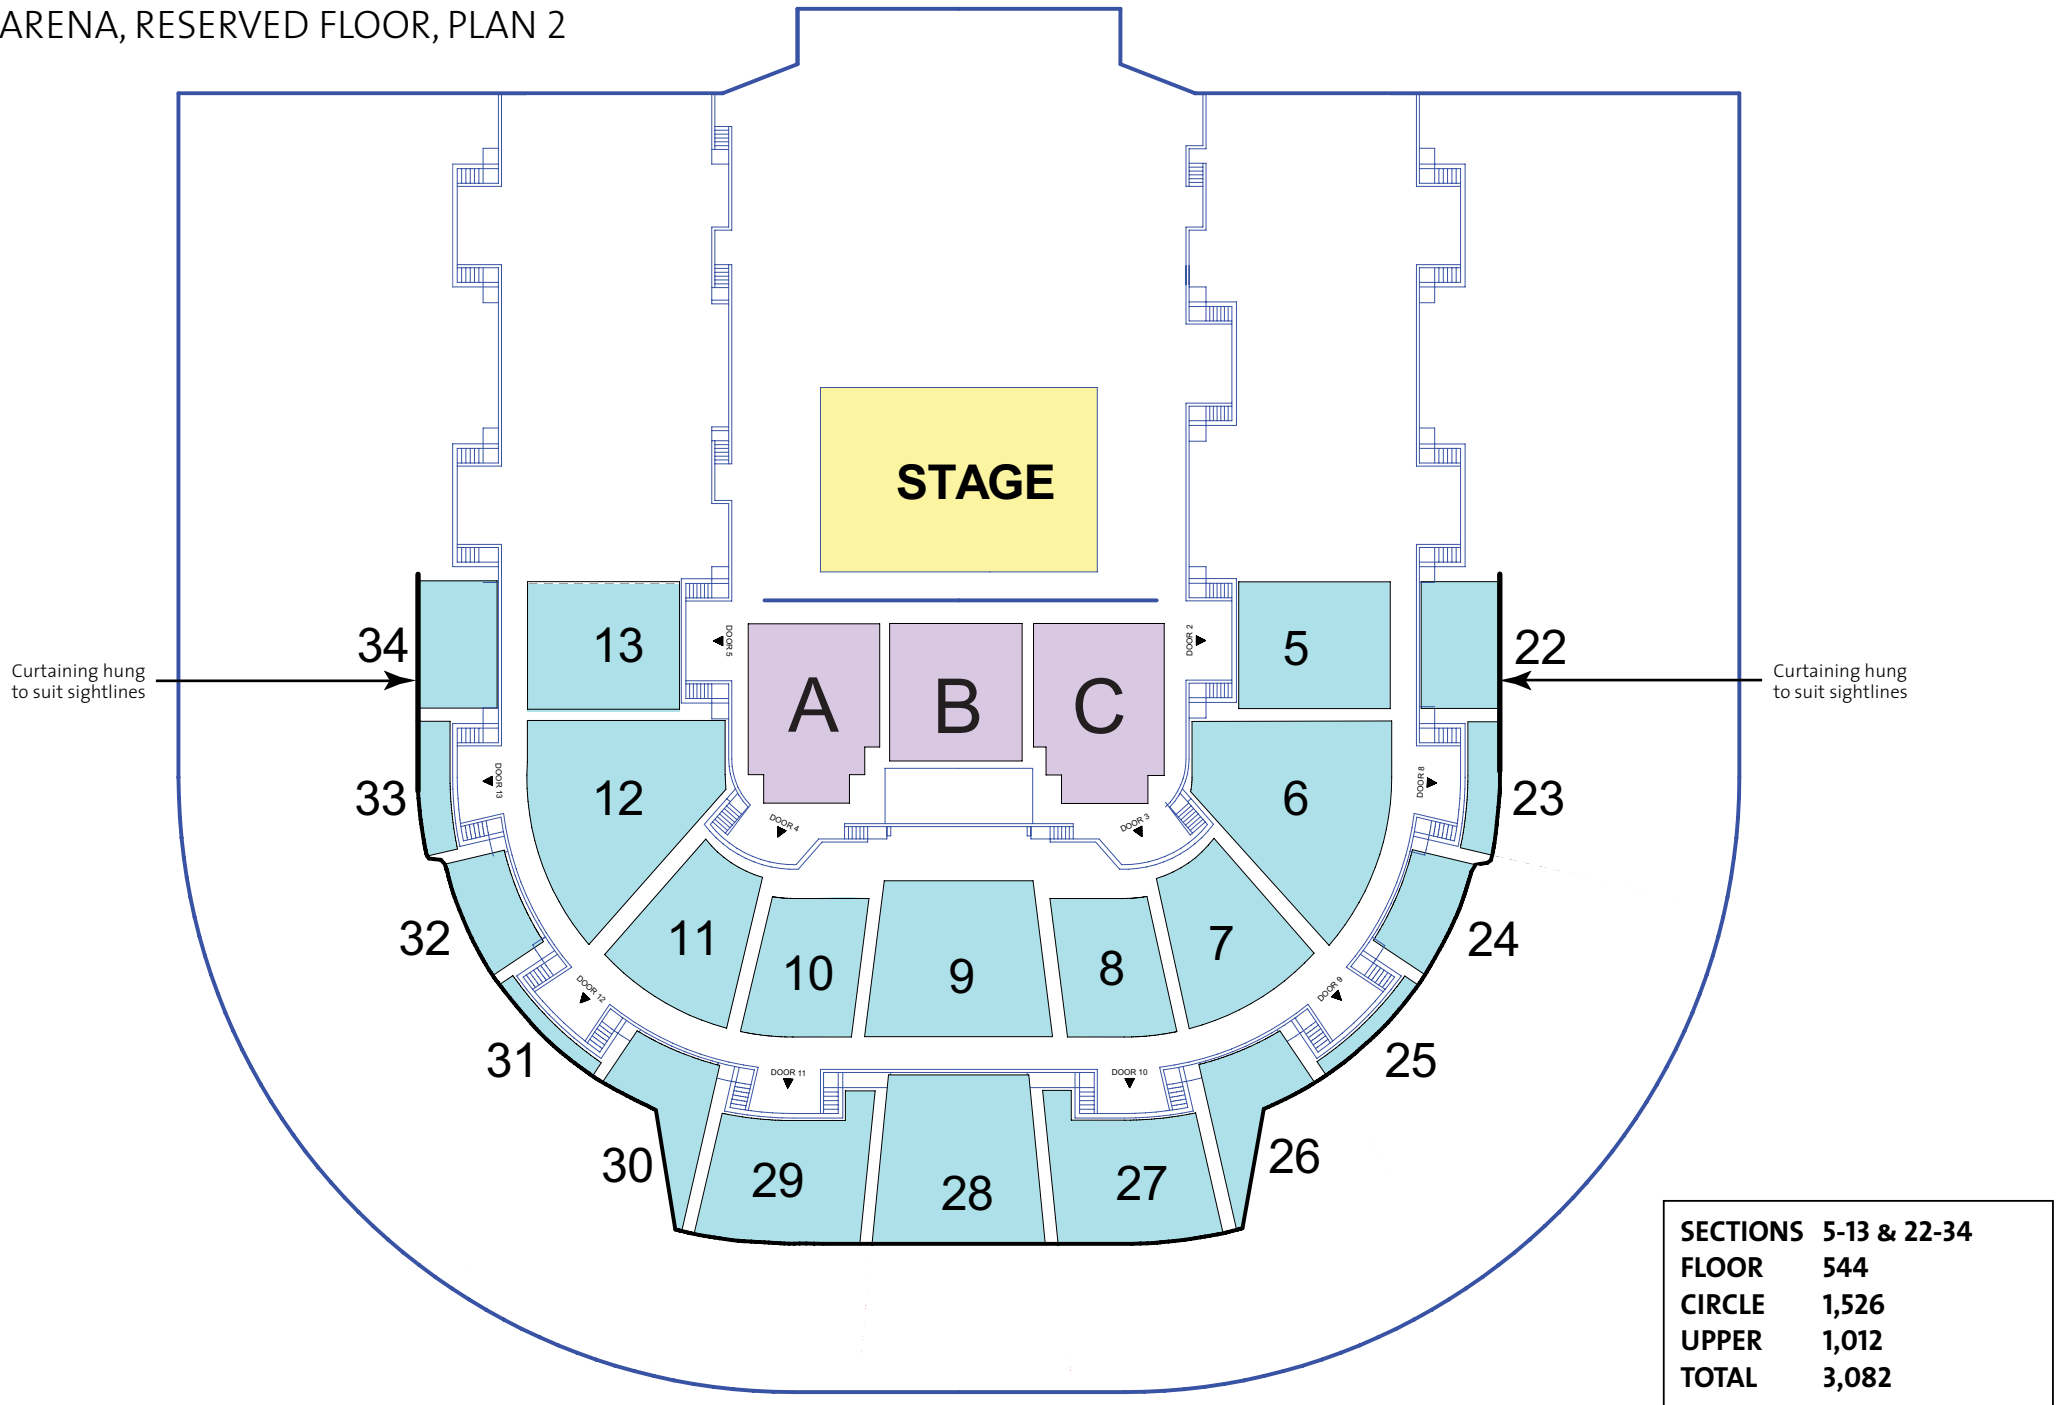

SYDNEY ENTERTAINMENT CENTRE

HALF ARENA, RESERVED FLOOR, PLAN 1

SECTIONS	5-13 & 22-34
FLOOR	544
CIRCLE	1,526
UPPER	643
TOTAL	2,713

SYDNEY ENTERTAINMENT CENTRE

HALF ARENA, RESERVED FLOOR, PLAN 2

SYDNEY ENTERTAINMENT CENTRE

HALF ARENA, RESERVED FLOOR, PLAN 3

SYDNEY ENTERTAINMENT CENTRE

HALF ARENA, RESERVED FLOOR, PLAN 5

SYDNEY ENTERTAINMENT CENTRE

HALF ARENA, RESERVED FLOOR, PLAN 6

SYDNEY ENTERTAINMENT CENTRE

HALF ARENA, RESERVED FLOOR, PLAN 7

SECTIONS	5-13 & 22-34
FLOOR	544
CIRCLE	1,526
UPPER	4,991
TOTAL	7,061