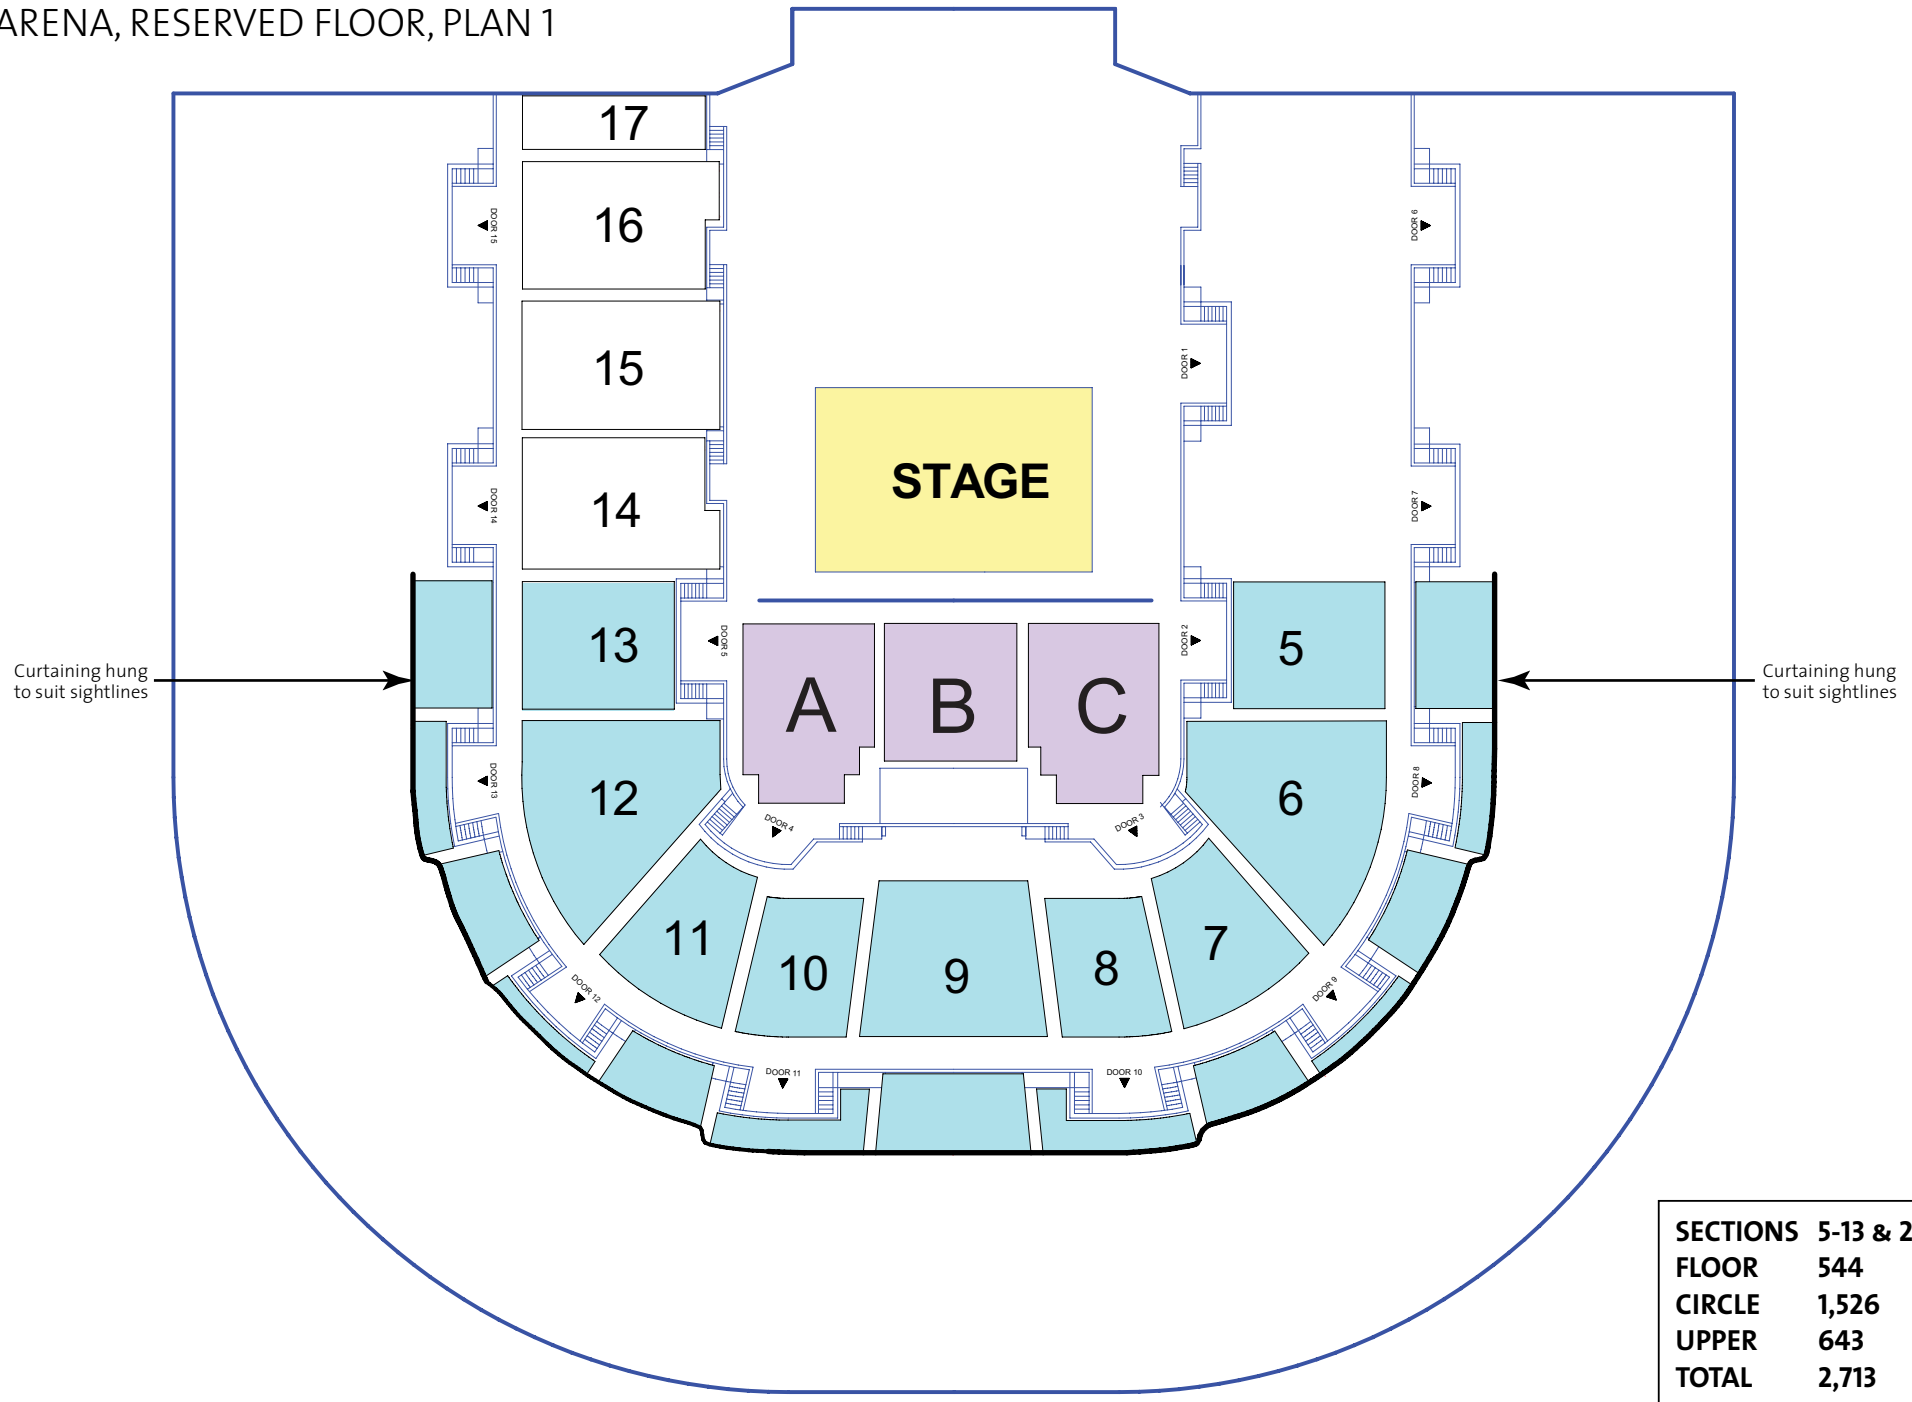

SYDNEY ENTERTAINMENT CENTRE

HALF ARENA, RESERVED FLOOR, PLAN 1

SECTIONS	5-13 & 22-34
FLOOR	544
CIRCLE	1,526
UPPER	643
TOTAL	2,713

SYDNEY ENTERTAINMENT CENTRE

HALF ARENA, RESERVED FLOOR, PLAN 2

SYDNEY ENTERTAINMENT CENTRE

HALF ARENA, RESERVED FLOOR, PLAN 3

SYDNEY ENTERTAINMENT CENTRE

HALF ARENA, RESERVED FLOOR, PLAN 5

SYDNEY ENTERTAINMENT CENTRE

HALF ARENA, RESERVED FLOOR, PLAN 6

SYDNEY ENTERTAINMENT CENTRE

HALF ARENA, RESERVED FLOOR, PLAN 7

SECTIONS	5-13 & 22-34
FLOOR	544
CIRCLE	1,526
UPPER	4,991
TOTAL	7,061