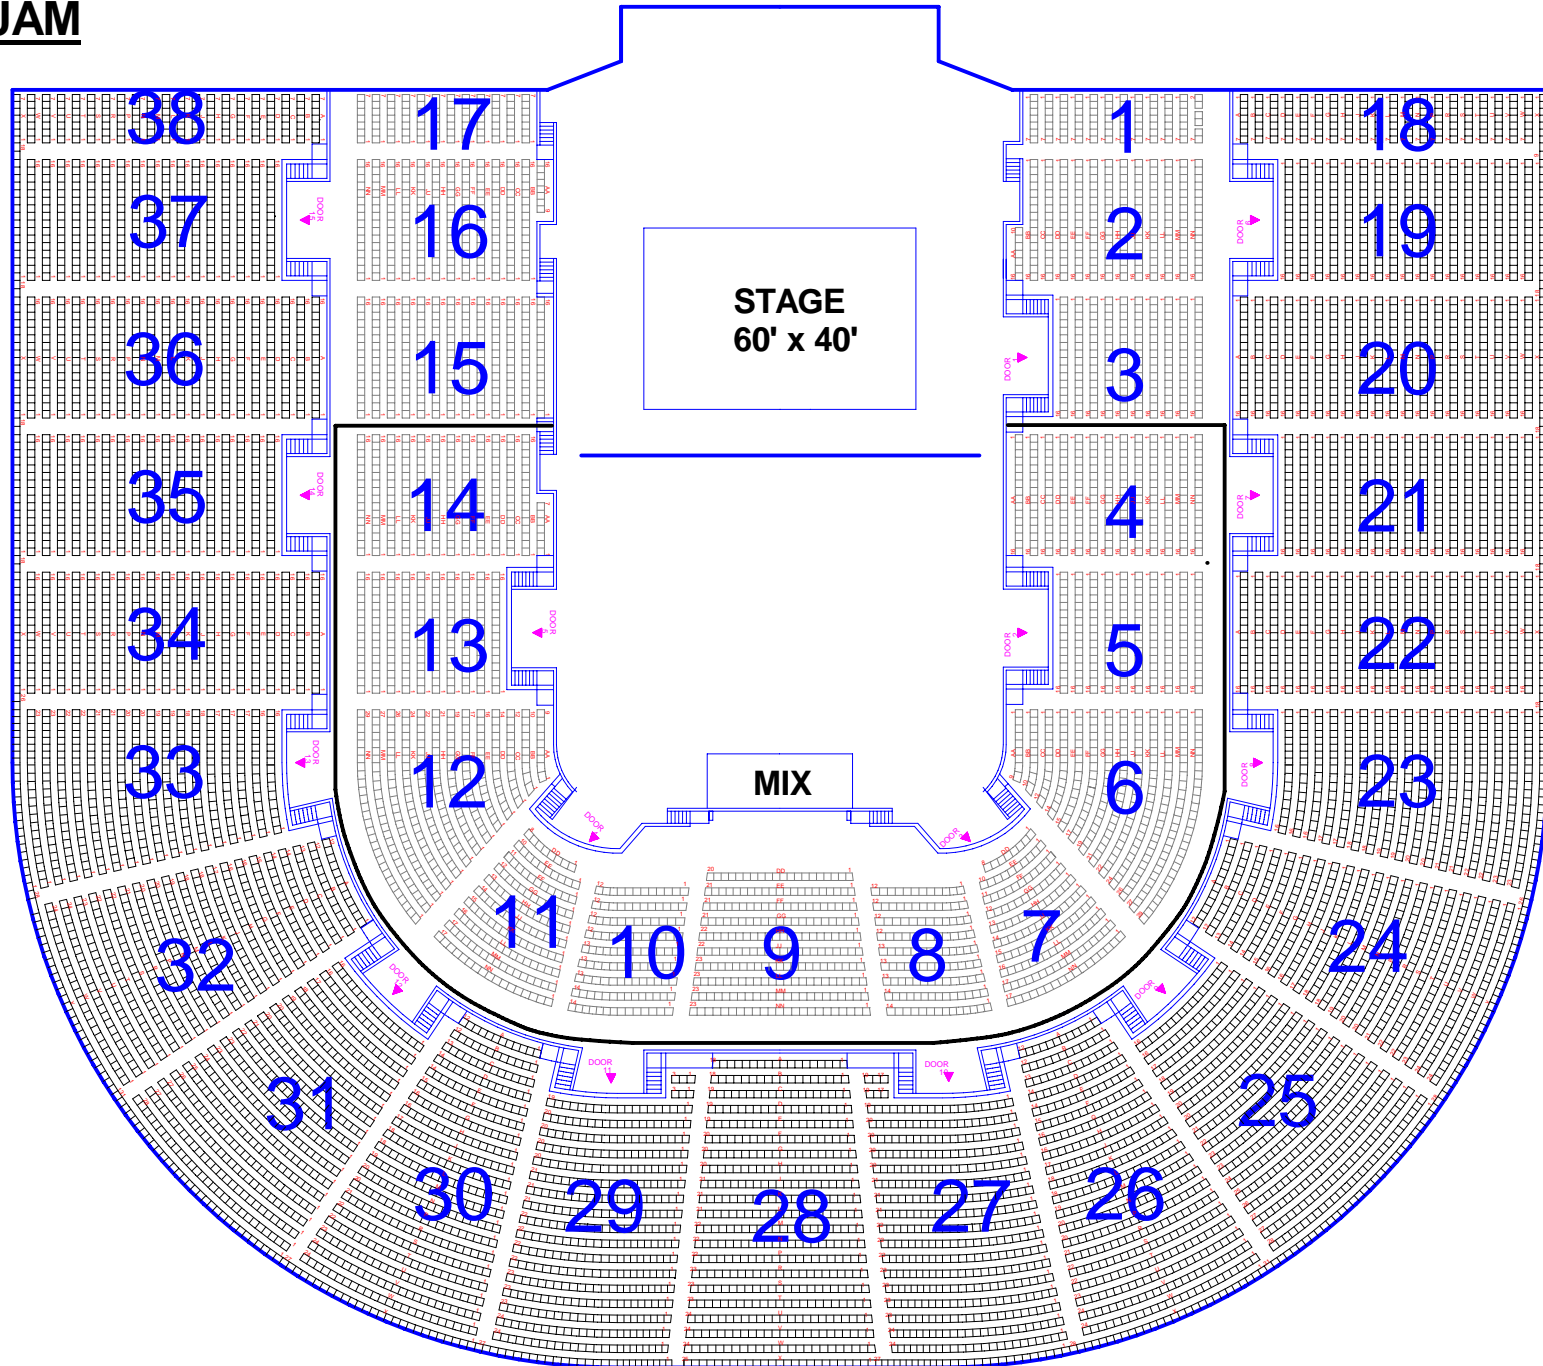

SYDNEY ENTERTAINMENT CENTRE
WINTERJAM

FLOOR 1,800
CIRCLE 1,933

TOTAL 3,733