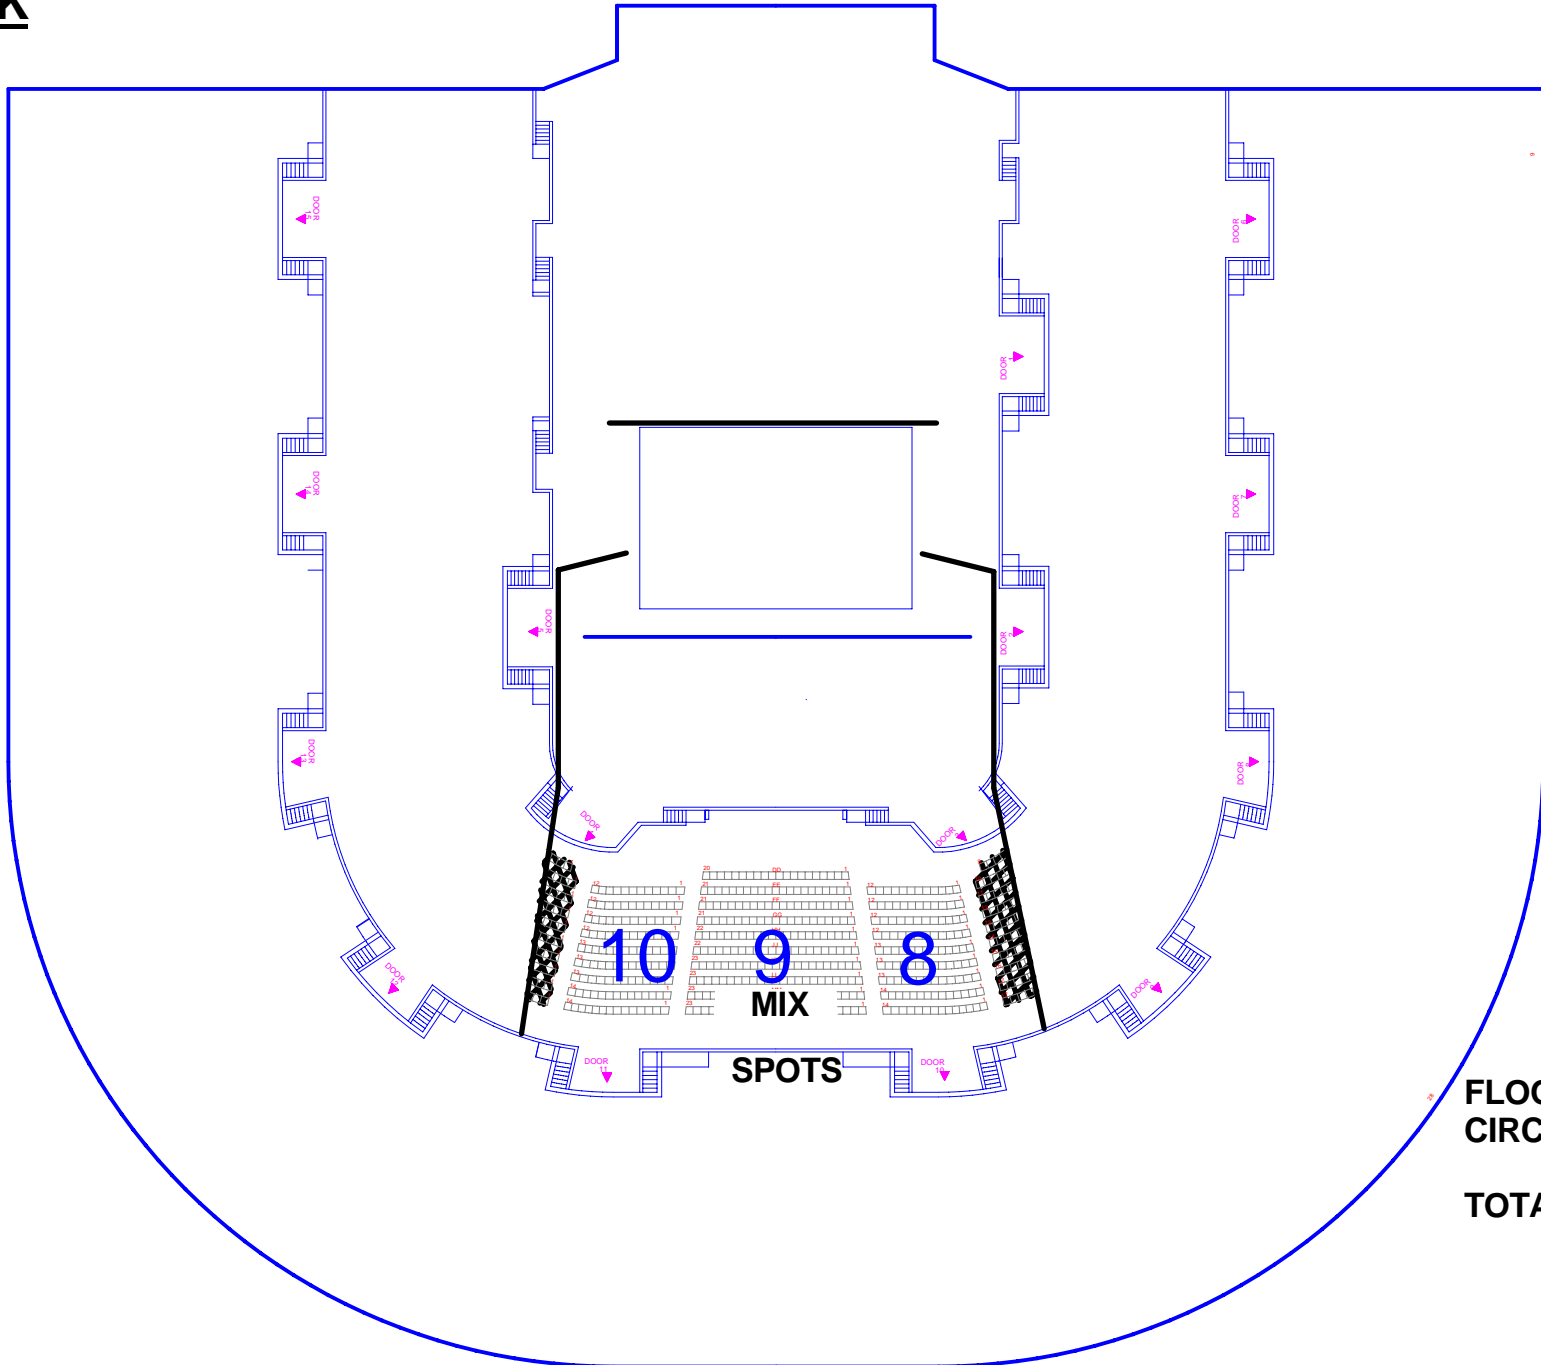

SYDNEY ENTERTAINMENT CENTRE SHORT STACK

FLOOR 700
CIRCLE 415
TOTAL 1115