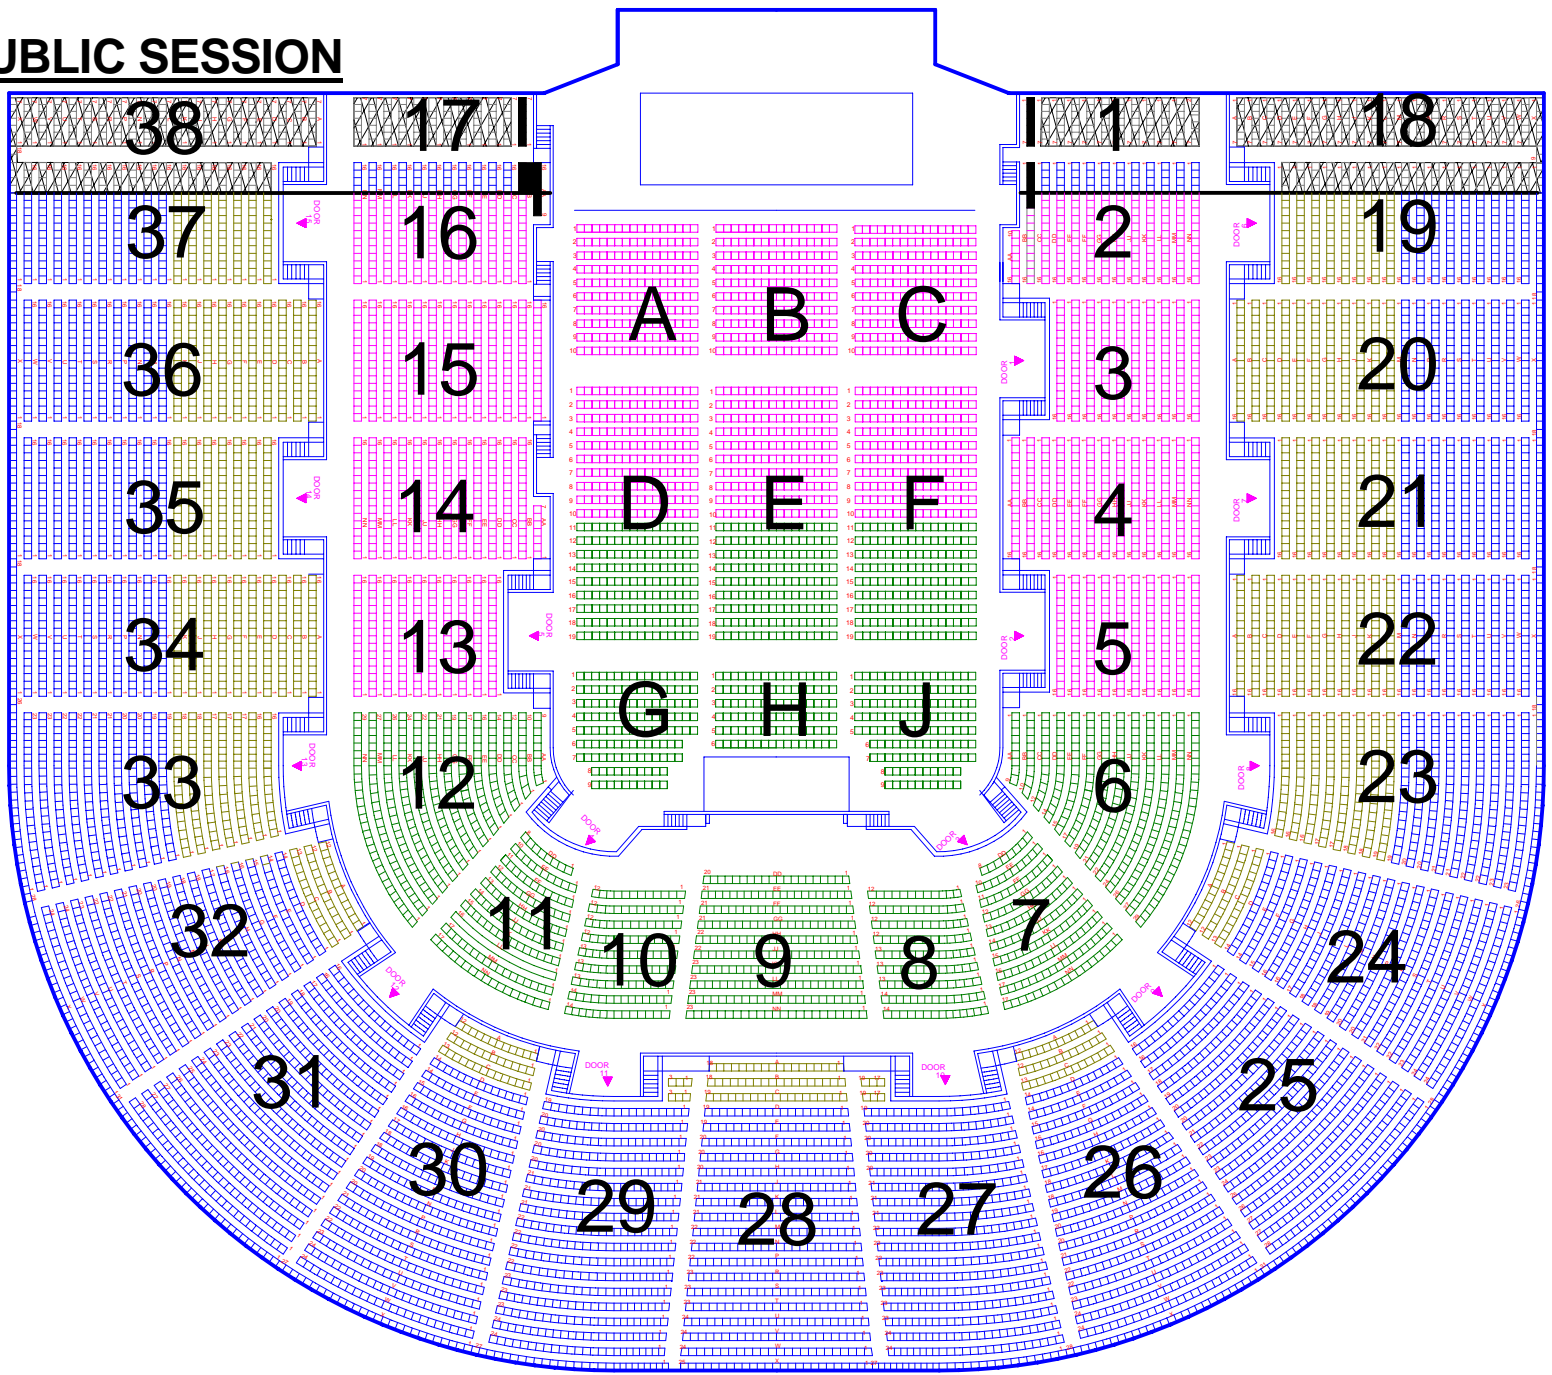

SYDNEY ENTERTAINMENT CENTRE
DALAI LAMA
GENERAL PUBLIC SESSION

- PLATINUM
- A RESERVE
- B RESERVE
- C RESERVE

35 Harbour St Haymarket, Sydney, Australia
www.sydentcent.com.au